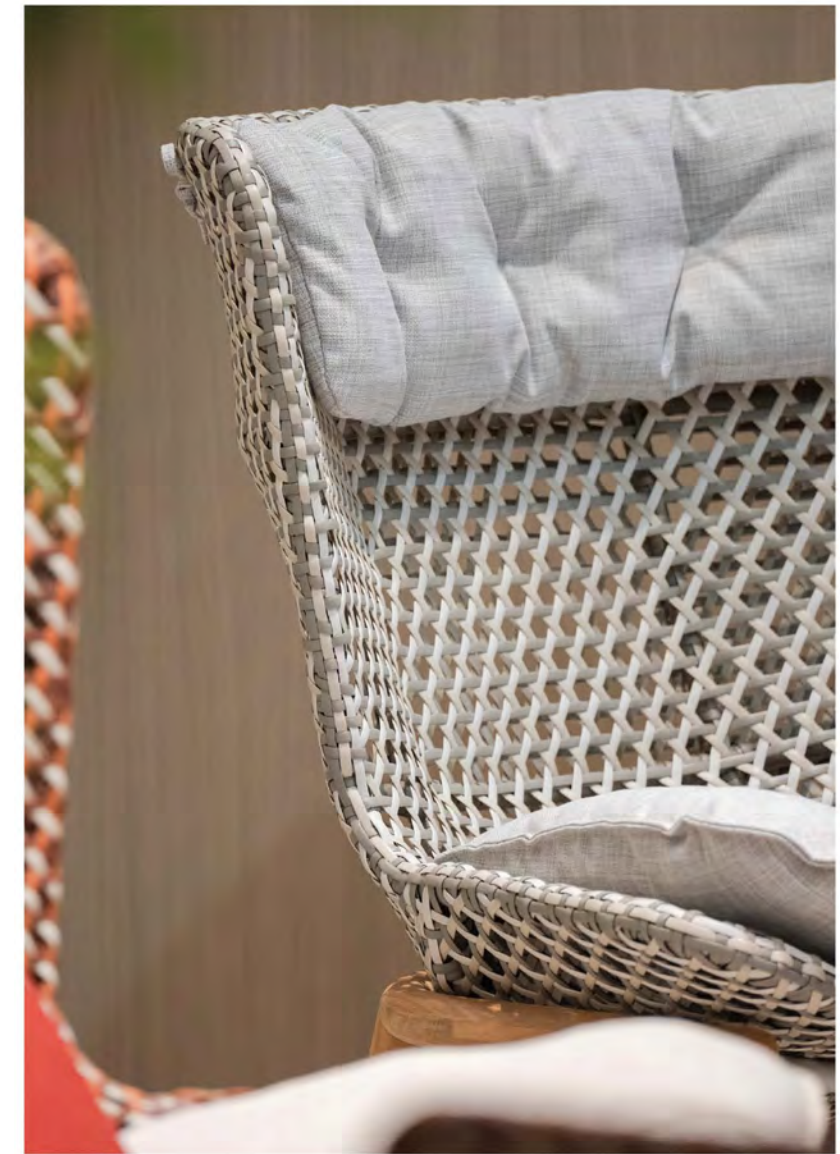

Mysa Side Table

Ø50.6xH52

Mysa High Back Lounge Chair
W88xD86xH98

Mysa Stool
W65xD48xH43.5

Mysa Dining Chair
W57.5xD61.5xH90

Scoll Dining Chair
W63xD61.5xH80

Scoll Round Dining Table
Ø160xH75

**Wonderful
Outdoor
Furniture**