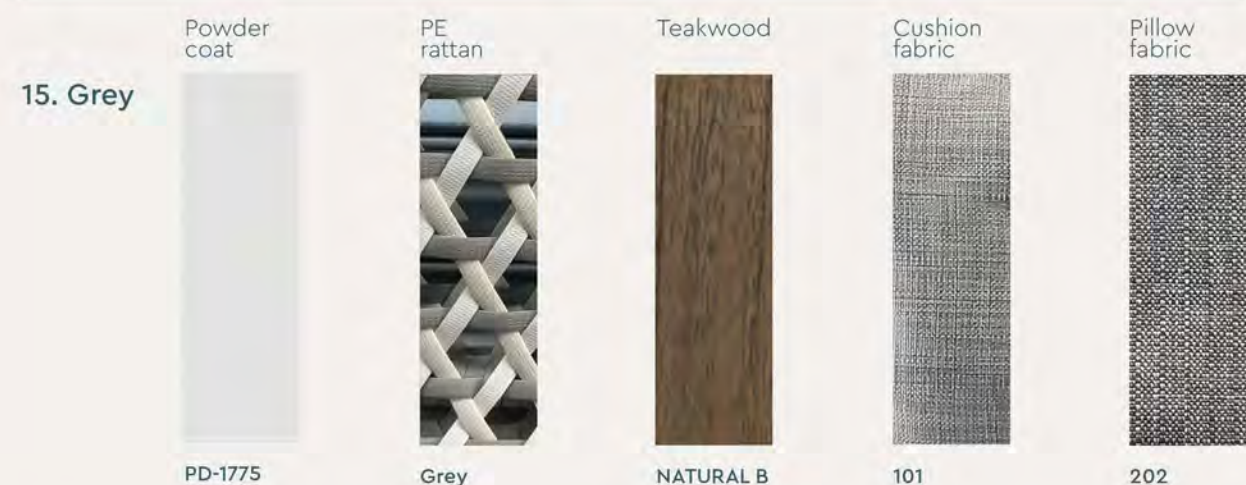

Moodboards (MYSA)

QUALITY GUARANTEE

Each ARTITURE's product - manufactured using die-casting and aluminium alloy extrusion processes - is rust resistant, recyclable and remarkably resistant. Regular laboratory tests guarantee a constant high level of quality when the products are properly used.

NOTICE

Photos and technical datas given in the catalogue may be amended at any moment. The constant research for product improvement may lead the company to make changes to its models without prior notice.

Given the properties of the chosen paper, the product's colours shown here should be taken as purely indicative.

IMPORTANT

Do not use products inappropriately.

Do not drag products. Lift them up.

Do not clean with aggressive and/or abrasive substances.

Do not sit and stand on tables.

Check periodically that the screws are tight.

Be careful! Protect from knocks and pointed or sharp objects.

Do not cover with cover with plastic tablecloths or sheets.

Do not leave any objects on the surfaces for long periods.