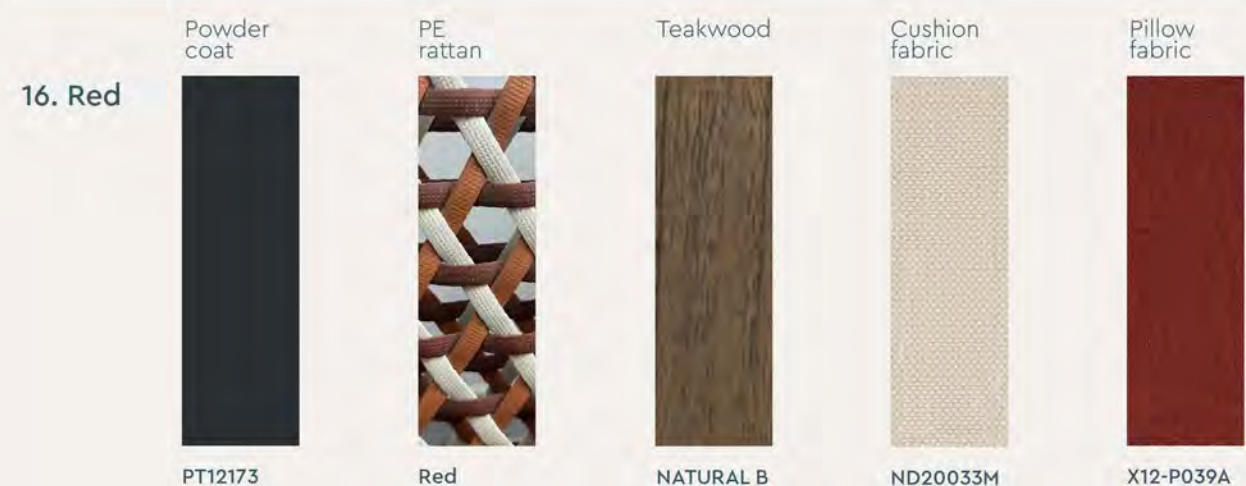

Moodboards (MYSA)

QUALITY GUARANTEE

Each ARTITURE's product - manufactured using die-casting and aluminium alloy extrusion processes - is rust resistant, recyclable and remarkably resistant. Regular laboratory tests guarantee a constant high level of quality when the products are properly used.

NOTICE

Photos and technical datas given in the catalogue may be amended at any moment. The constant research for product improvement may lead the company to make changes to its models without prior notice.

Given the properties of the chosen paper, the product's colours shown here should be taken as purely indicative.

IMPORTANT

Do not use products inappropriately.

Do not drag products. Lift them up.

Do not clean with aggressive and/or abrasive substances.

Do not sit and stand on tables.

Check periodically that the screws are tight.

Be careful! Protect from knocks and pointed or sharp objects.

Do not cover with cover with plastic tablecloths or sheets.

Do not leave any objects on the surfaces for long periods.