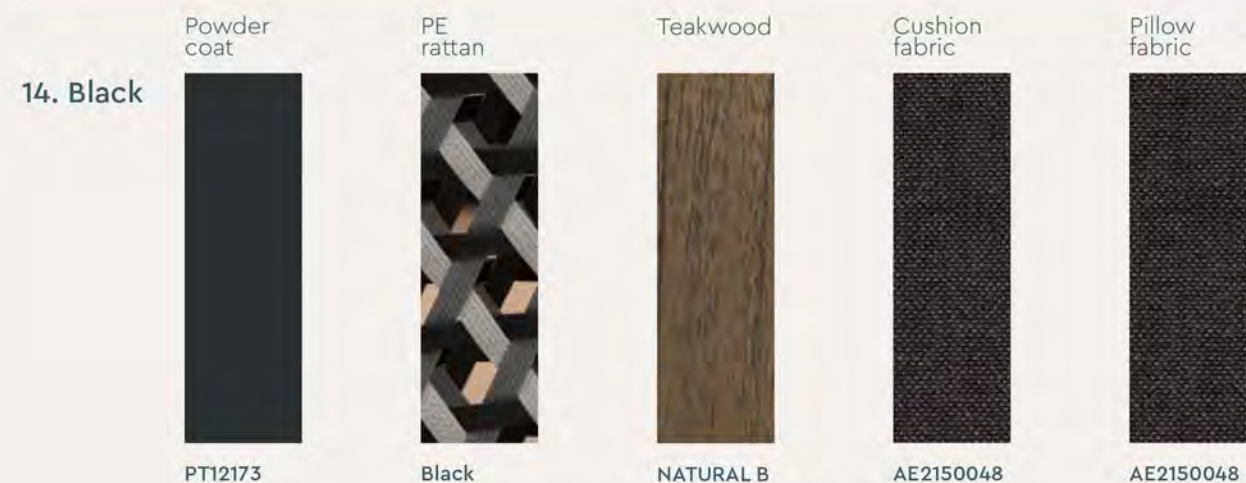

Moodboards (MYSA)

QUALITY GUARANTEE

Each ARTITURE's product - manufactured using die-casting and aluminium alloy extrusion processes - is rust resistant, recyclable and remarkably resistant. Regular laboratory tests guarantee a constant high level of quality when the products are properly used.

NOTICE

Photos and technical datas given in the catalogue may be amended at any moment. The constant research for product improvement may lead the company to make changes to its models without prior notice.

Given the properties of the chosen paper, the product's colours shown here should be taken as purely indicative.

IMPORTANT

Do not use products inappropriately.

Do not drag products. Lift them up.

Do not clean with aggressive and/or abrasive substances.

Do not sit and stand on tables.

Check periodically that the screws are tight.

Be careful! Protect from knocks and pointed or sharp objects.

Do not cover with cover with plastic tablecloths or sheets.

Do not leave any objects on the surfaces for long periods.