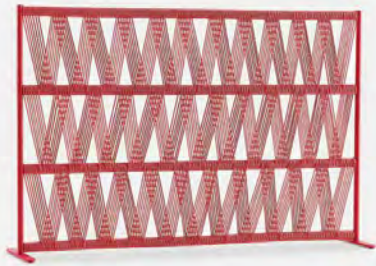

Twist Screen

Twist Screen S

dimension   cm   w181 x d6 x h124
inch   w71.2 x d2.3 x h48.8

materials
colors

ROPE(Φ6mm)		POWDER COAT	
	BASALT AR-05		LICORICE F10795
	CYCLAMEN R6-W17		RASPBERRY PD-3474
	LEAF R6-W23		HERB PD-4543
	SLATE R6-W28		MAYFAIR F81111