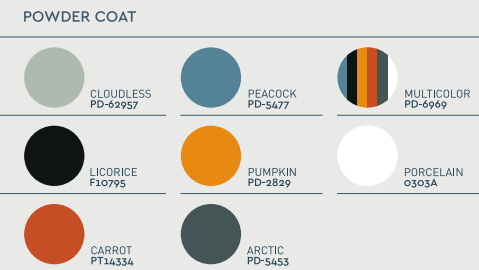

Dining Chair

dimension   cm   w55 x d62.5 x h85
                  inch   w21.7 x d24.6 x h33.5

materials
colors