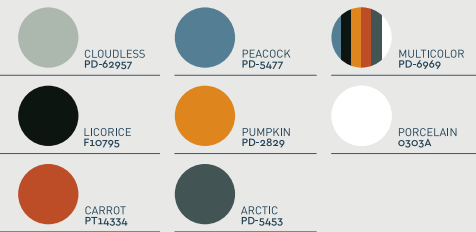

materials
colors

FABRIC

Manhattan

Bench

dimension
cm w209.8 x d45.2 x h44
inch w82.6 x d17.8 x h17.3

materials
colors

POWDER COAT

Thin Cushion @ Bench