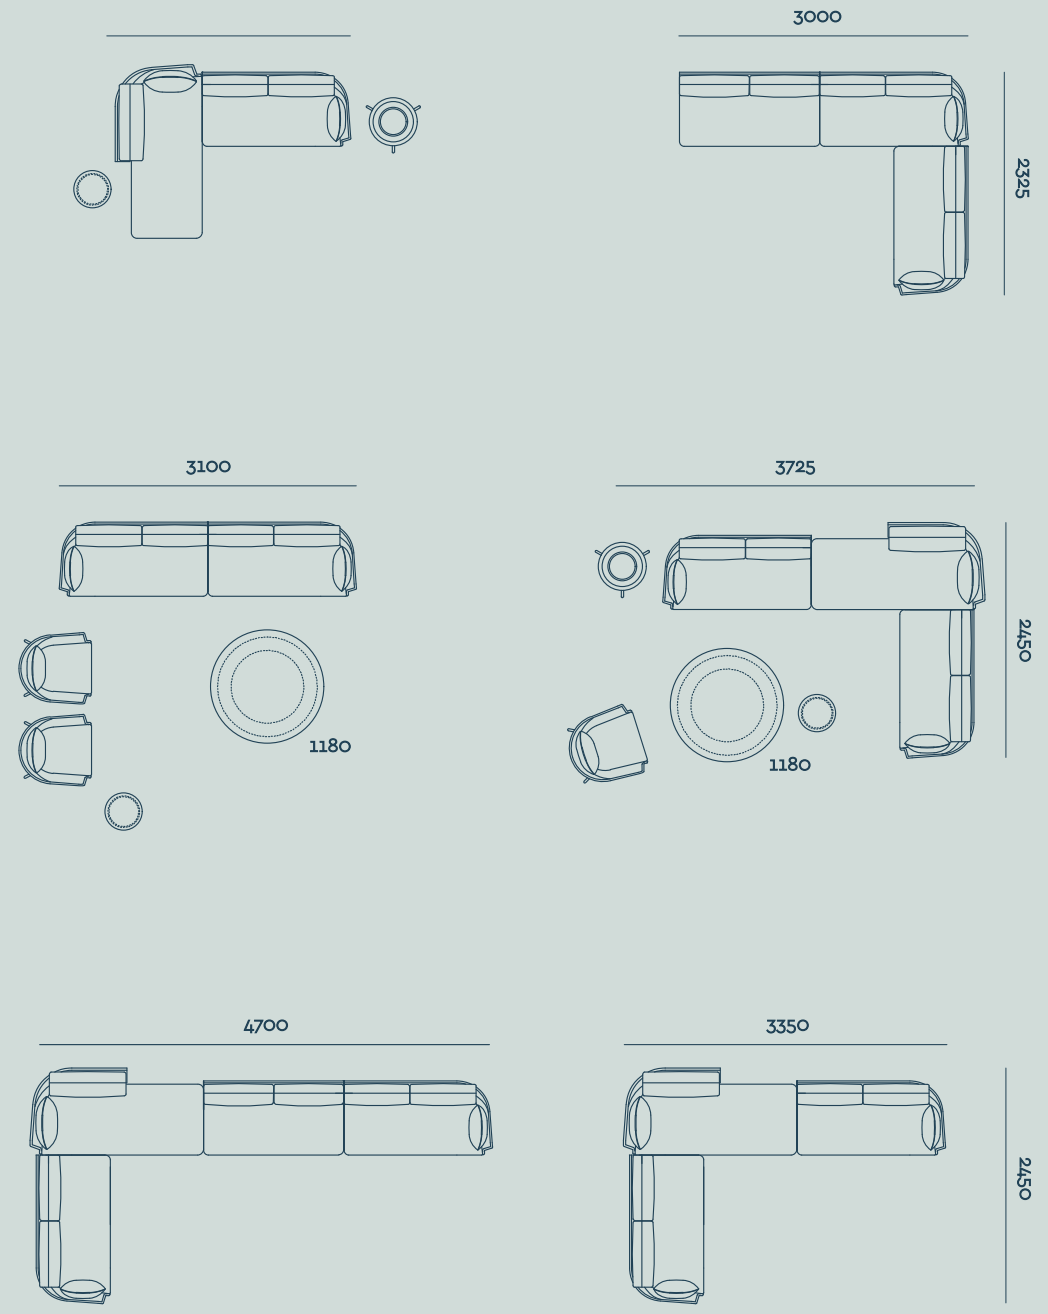

Rock Single Swing Chair without Canopy
W169xD140xH200
W66.5"xD55.1"xH78.7"

Suggested compositions