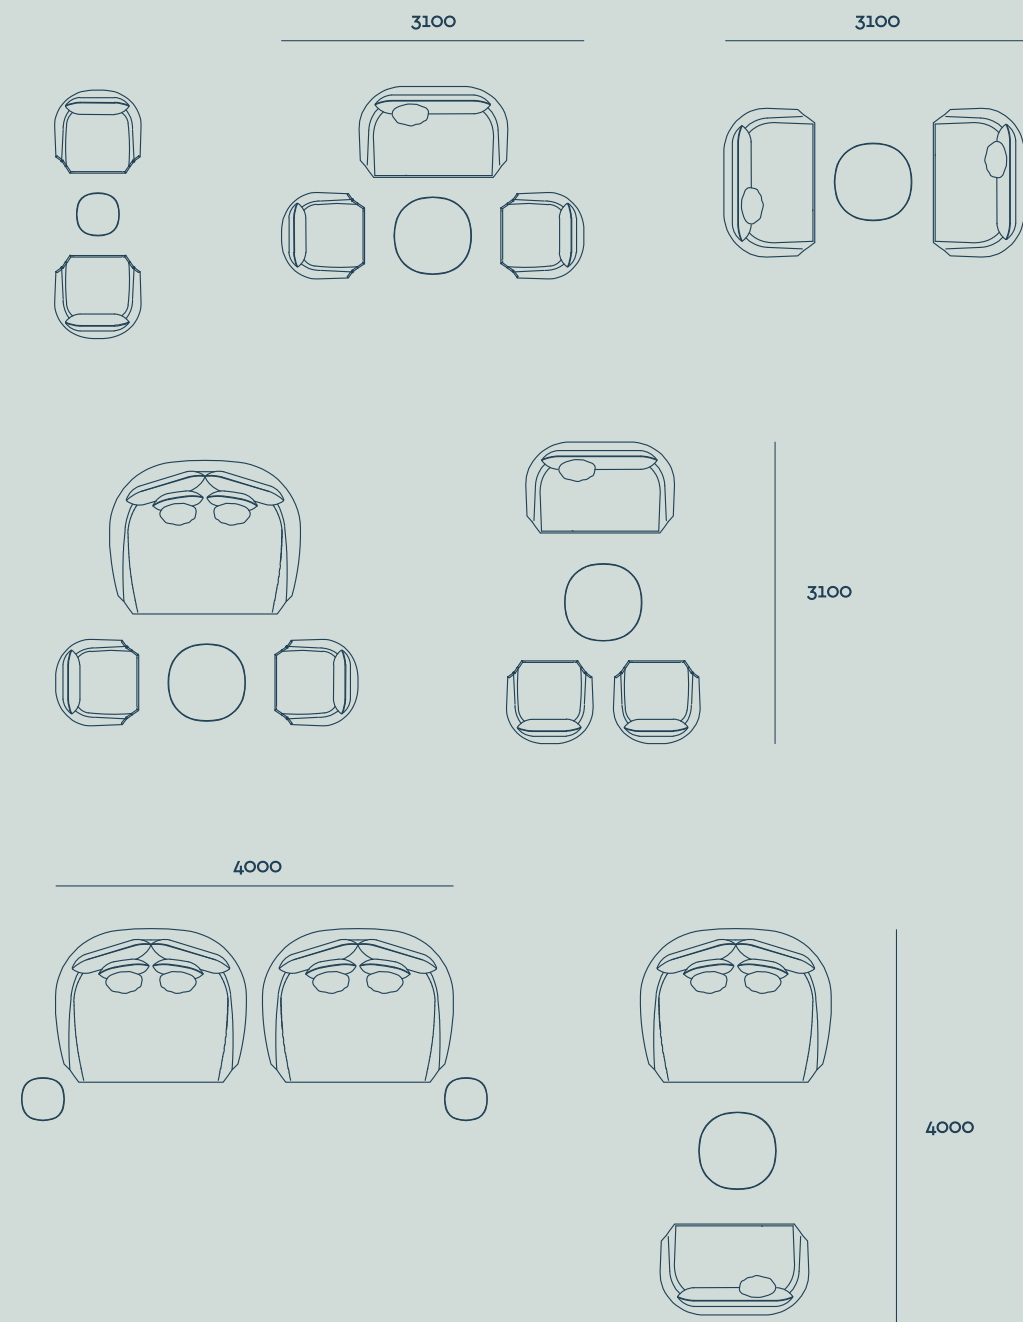

W90xD87xH78
W35.4"xD34.2"xH30.7"

Scala Low Stool

W69.5xD56xH40.5
W27.4"xD22"xH15.9"

Scala Side Table

W43.5xD43.5xH45
W17.1"xD17.1"xH17.5"

Scala Coffee Table

W78.5xD78.5xH35
W30.9"xD30.9"xH13.8"

**Suggested
Compositions**