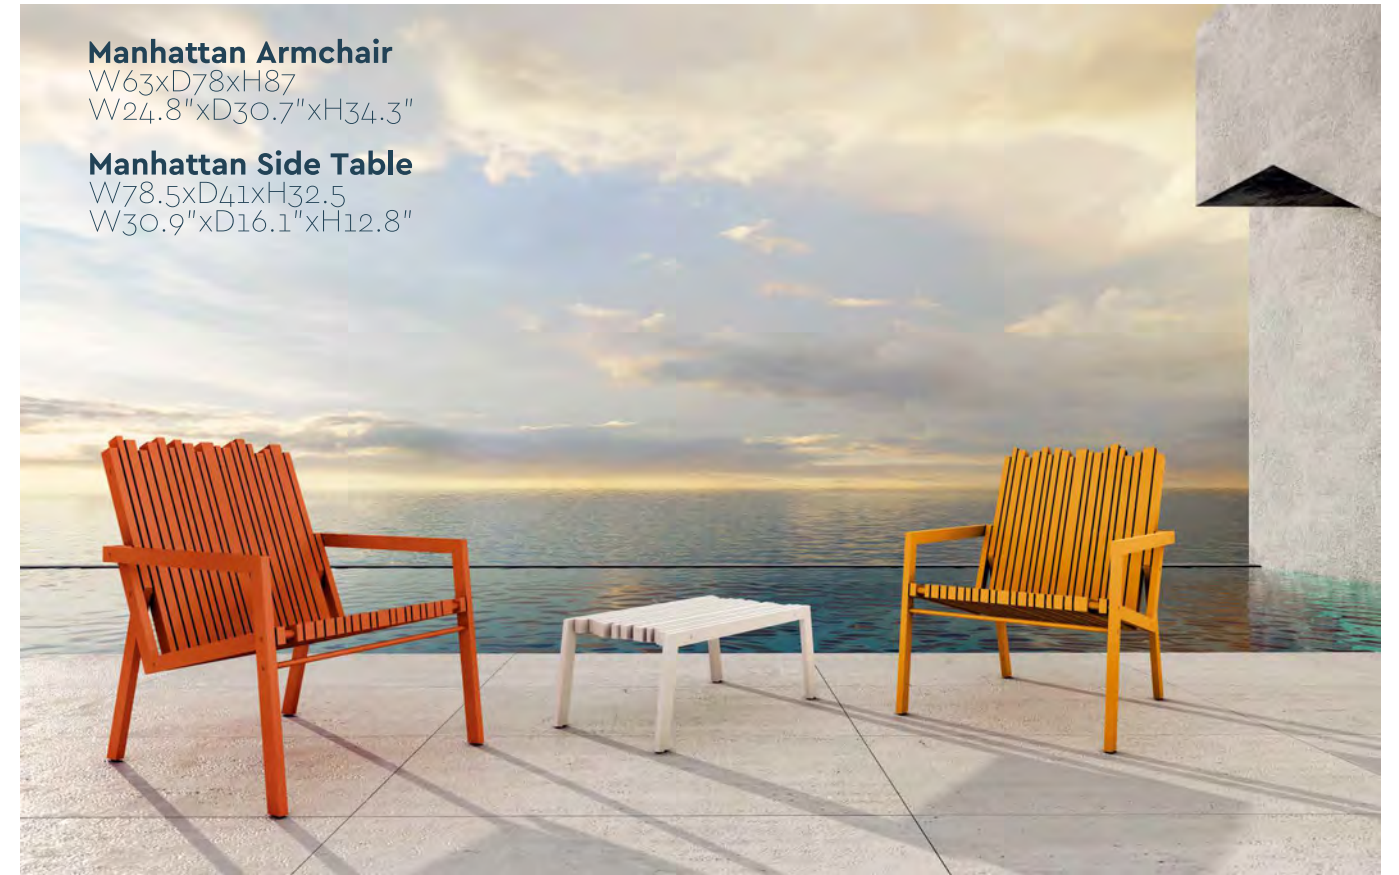

Manhattan Armchair
W63xD78xH87
W24.8"xD30.7"xH34.3"

Manhattan Side Table
W78.5xD41xH32.5
W30.9"xD16.1"xH12.8"