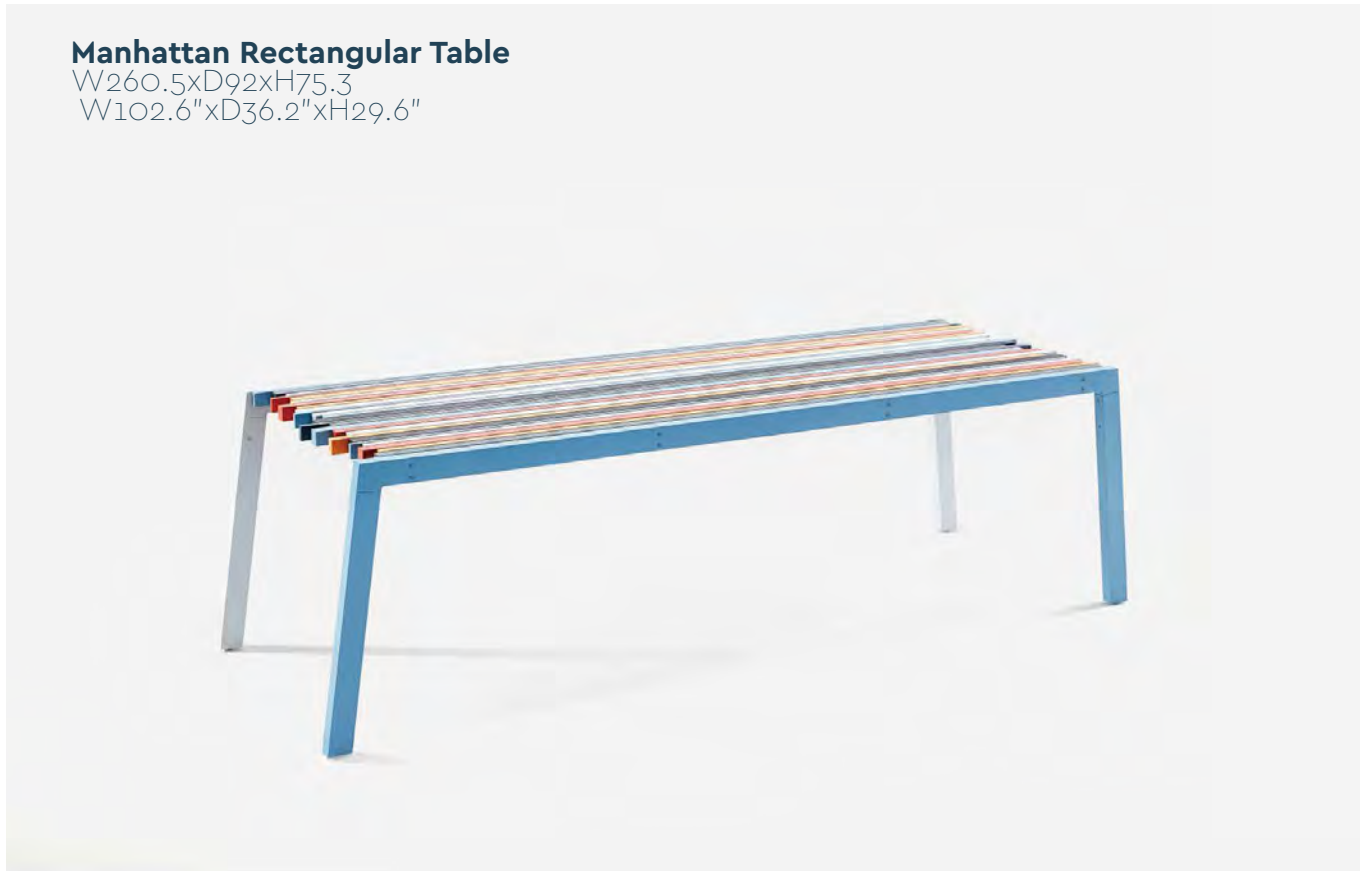

Manhattan Rectangular Table

W260.5xD92xH75.3
W102.6"D36.2"xH29.6"