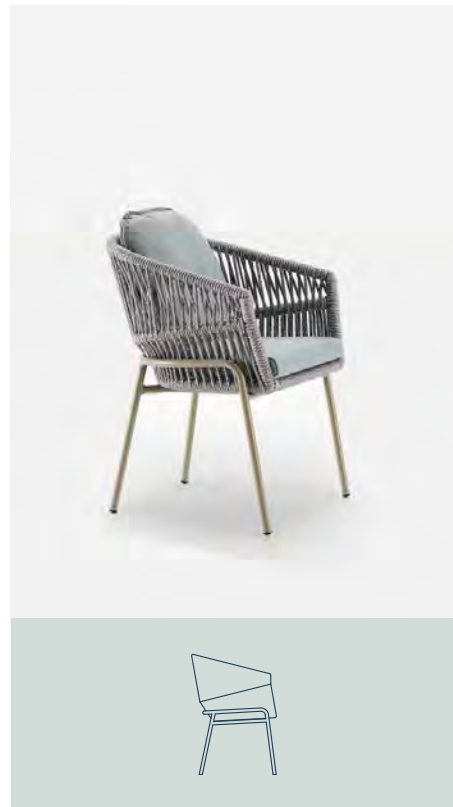

Rock

Dining Chair

dimension   cm   w58 x d58 x h79
                      inch   w22.8 x d22.8 x h31.1

materials
colors

ROPE(Φ9mm)	POWDER COAT	FABRIC
EGGWHITE AR-01	CACTUS PD-63067	PASTEL B1
ROYAL AR-02	DOLPHIN KW-S001G	CERULEAN B2
ROYAL AR-02	LICORICE F10795	CERULEAN B2
CHOCOLATE AR-03	CACTUS PD-63067	TAUPE B3
CHOCOLATE AR-03	CHARCOAL 19-0506	TAUPE B3