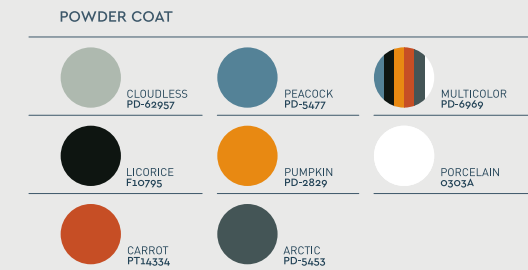

dimension cm w47.5 x d47.5 x h8
 inch w18.7 x d18.7 x h3.1

materials
colors

Armchair

dimension cm w63 x d78 x h87
 inch w24.8 x d30.7 x h34.3

materials
colors

Thin Cushion @ Armchair

dimension cm w92.5 x d47.8 x h2
 inch w36.4 x d18.8 x h0.8