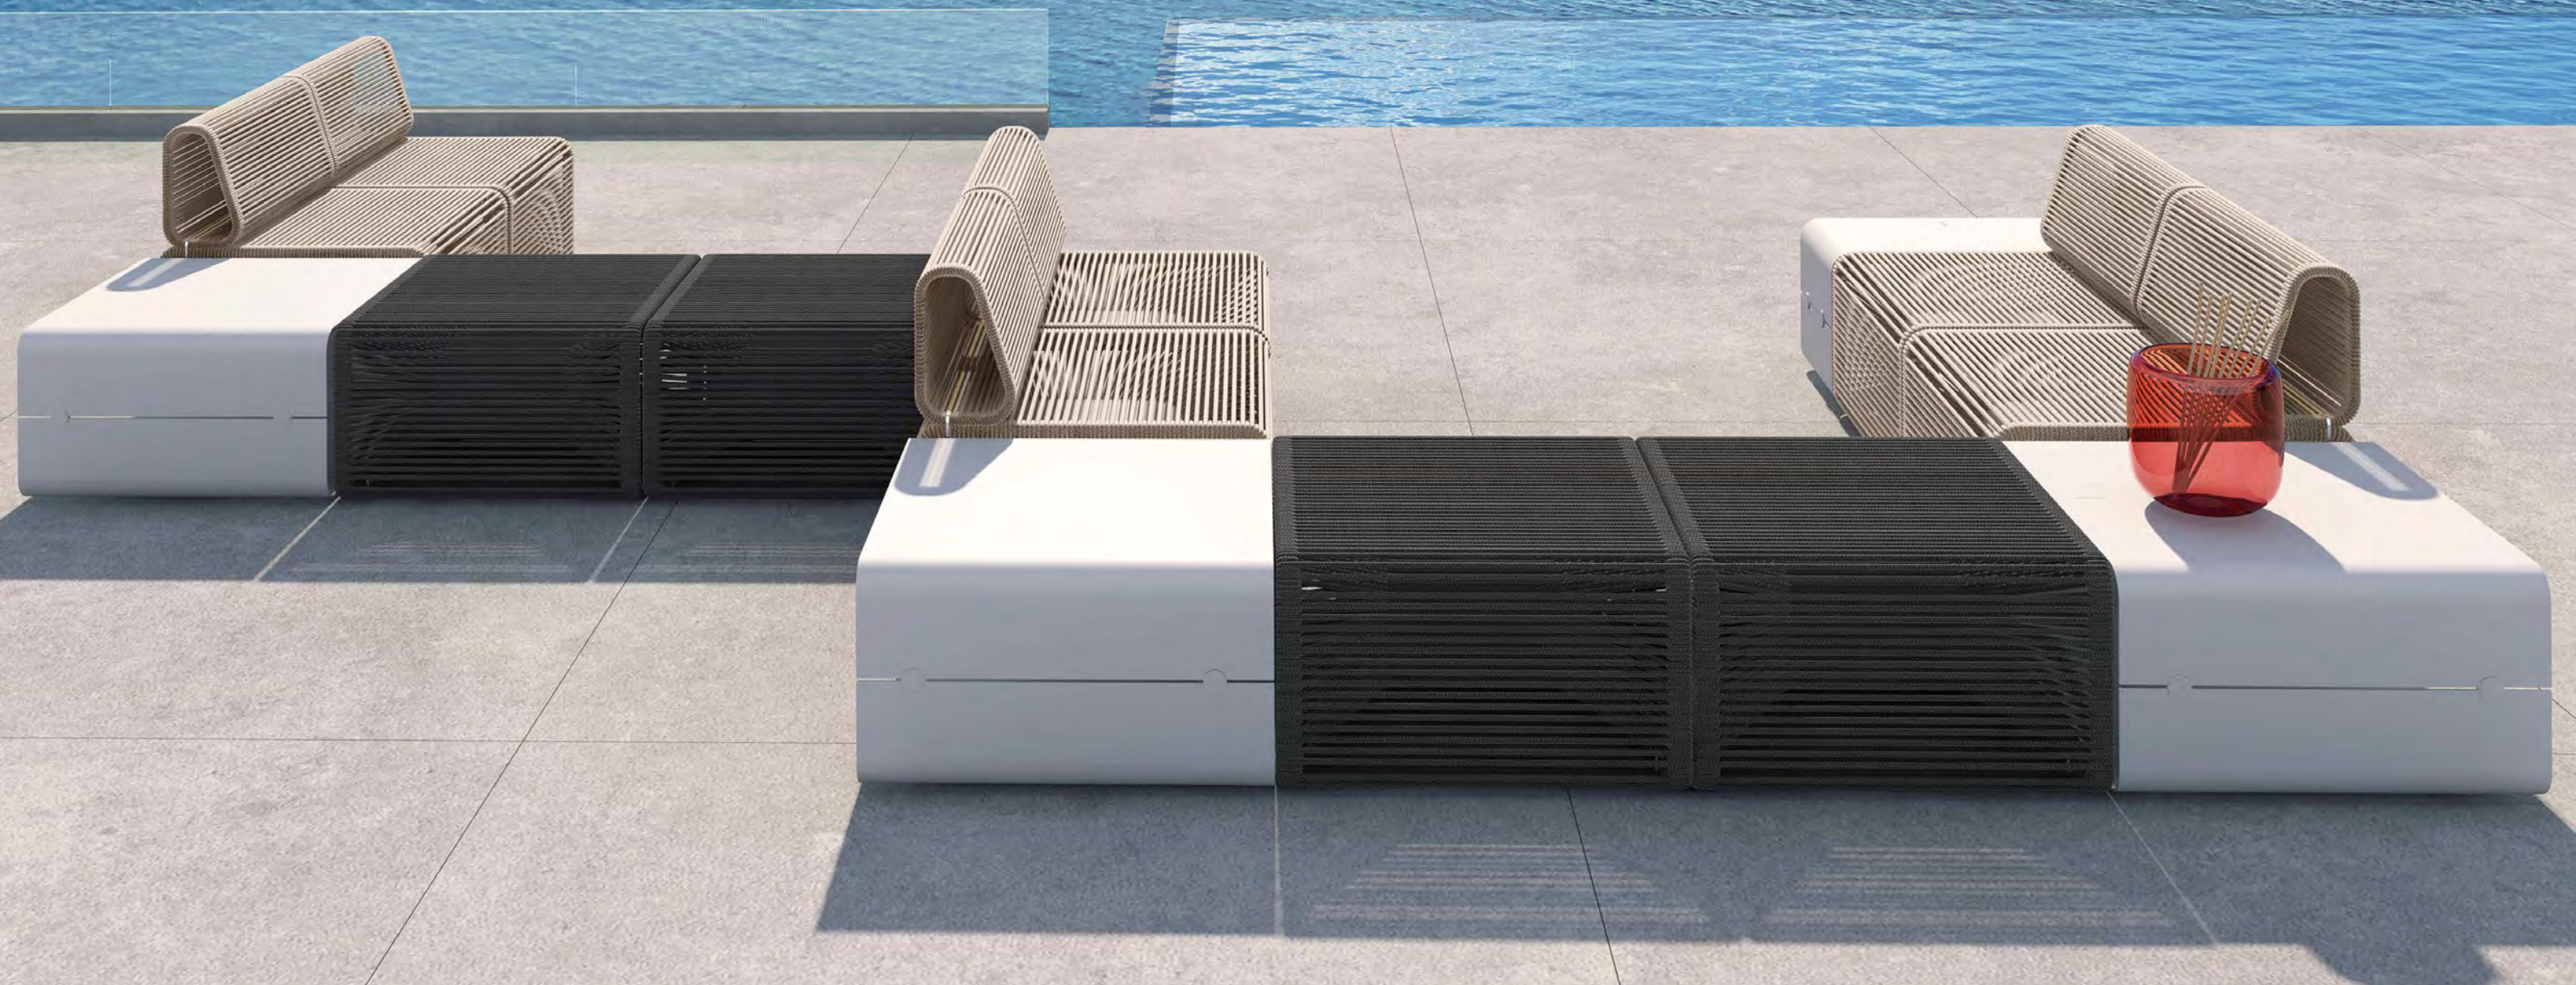

Nassa Sofa Module
W72xD72xH39.5
W28.3"xD28.3"xH15.6"

Nassa Backrest @ Sofa Module
W72xD21xH33
W28.3"xD8.2"xH13"

Nassa Coffee Table
W73xD71xH39
W28.7"xD28"xH15.4"

Nassa Side Table
L36xD73xH39
W14.1"xD28.7"xH15.4"

**Wonderful
Outdoor
Furniture**

**General
Catalogue
2022**