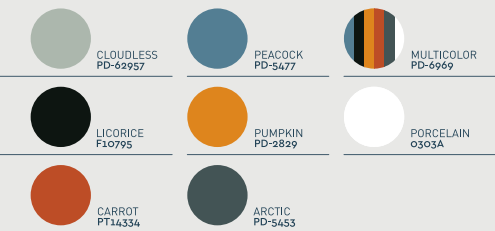

materials
colors

POWDER COAT

Side Table

dimension
cm w78.5 x d41 x h32.5
inch w30.9 x d16.1 x h12.8

materials
colors

POWDER COAT

Nassa

Sofa Module