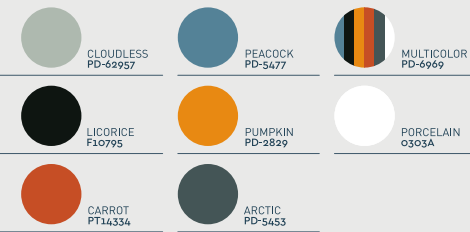

Thick Cushion @ Armchair

dimension cm w92.5 x d47.8 x h8
 inch w36.4 x d18.8 x h3.1

materials
colors

Manhattan

Stool

dimension cm w53 x d63 x h110.5
inch w20.9 x d24.8 x h43.5

materials
colors

POWDER COAT