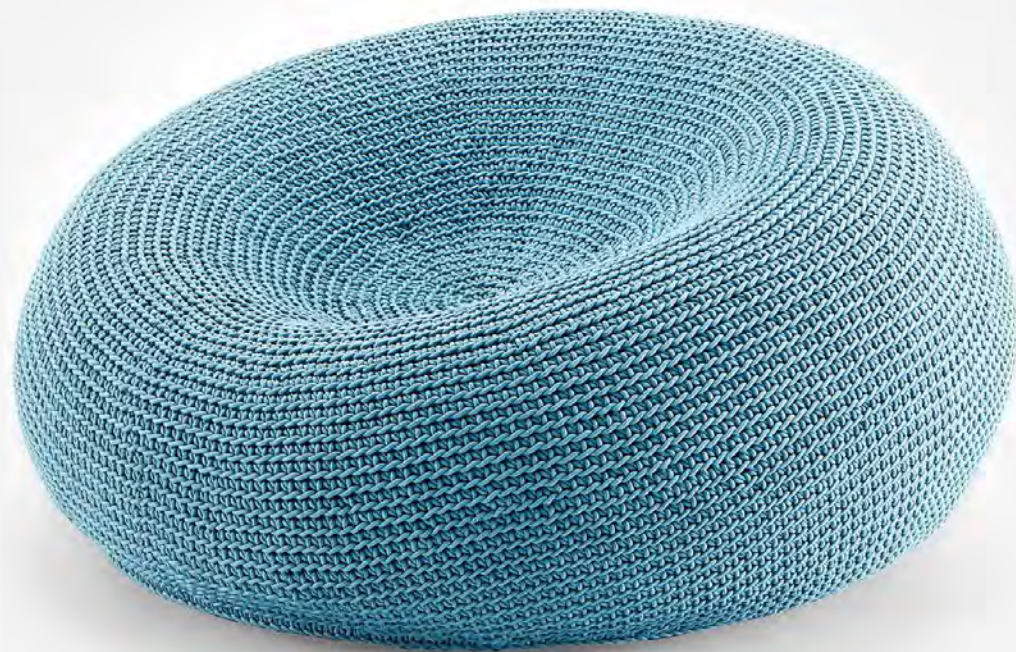

Chill Lounge
W151.5xD150xH74.5
W59.6"xD59"xH29.3"

Chill

Design and build to make an impact, the Chill Lounge maximises comfort and simplicity while also conveying luxury and elegance.

The perfectly circular design is broken only by alluring curves to deliver an inviting form. Finished with our signature material and knitting technique, the Chill Lounger is an apt addition to any installation.