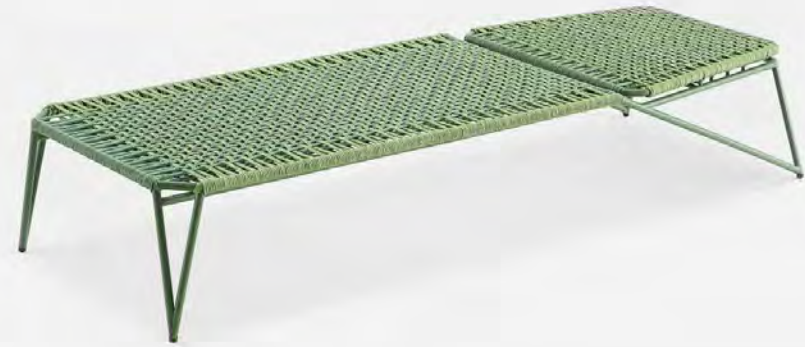

Miss Coffee Table
L49.5xD49.5xH37
W19.5xD19.5xH14.5

**Wonderful
Outdoor
Furniture**

**General
Catalogue
2022**

Miss Sun Lounger

W72.5xD202.5xH81/36
W28.5"D79.7"xH31.9"/14.1"

Miss Chaise Longue

W71xD159xH94
W28"D62.6"xH37"