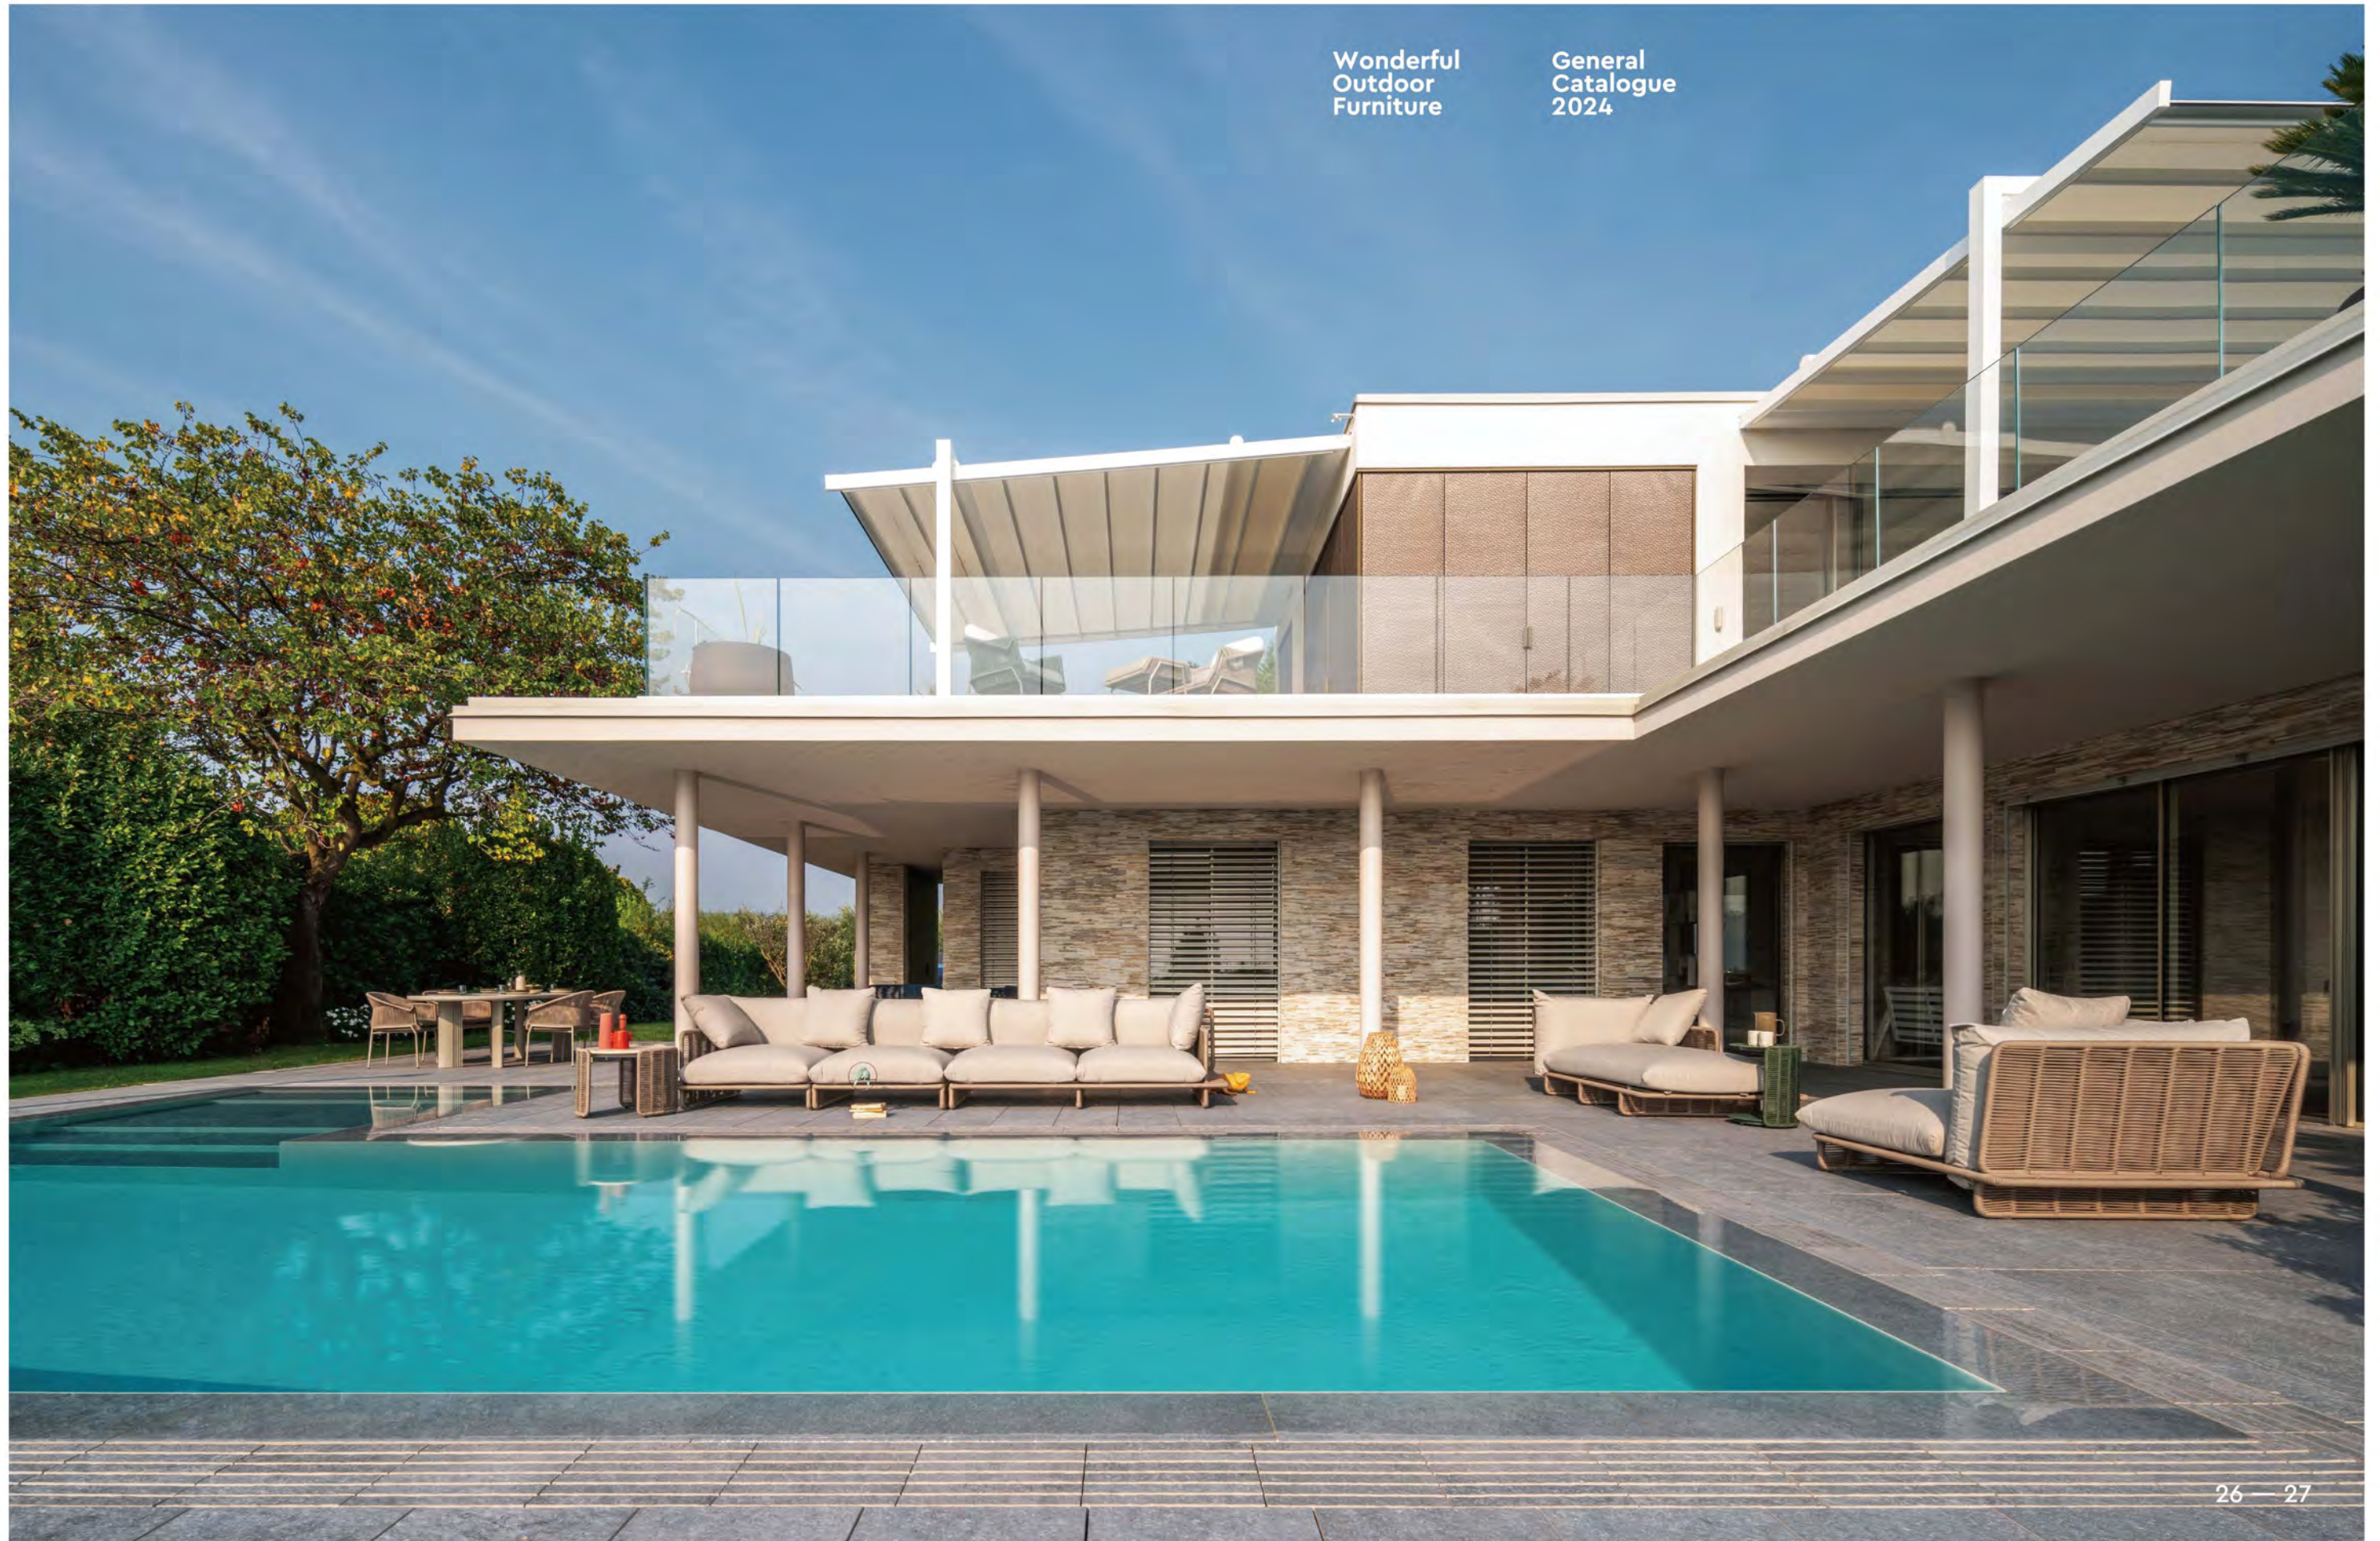

Cross Corner Module - L
W116xD116xH70

Cross Left Chaise Lounge - L
W108xD193xH70

Space Side Table
W36xD39xH51

Wonderful
Outdoor
Furniture

General
Catalogue
2024

Cross Single Left
W108xD116xH70

Space Coffee Table - M
W52xD55xH46