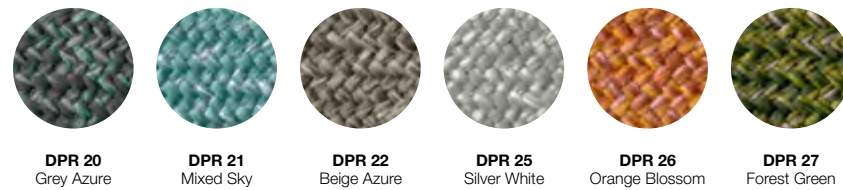

THREE TOES SQUARE BAR TABLE
code DT093BAR
R60 R60 R110

MATERIALS & FINISHES

ROPES

colors shown in this section are available in all displayed shapes and sizes

All Weather Mesh Rope

All Weather Olefin Rope

All Weather Polyester Rope