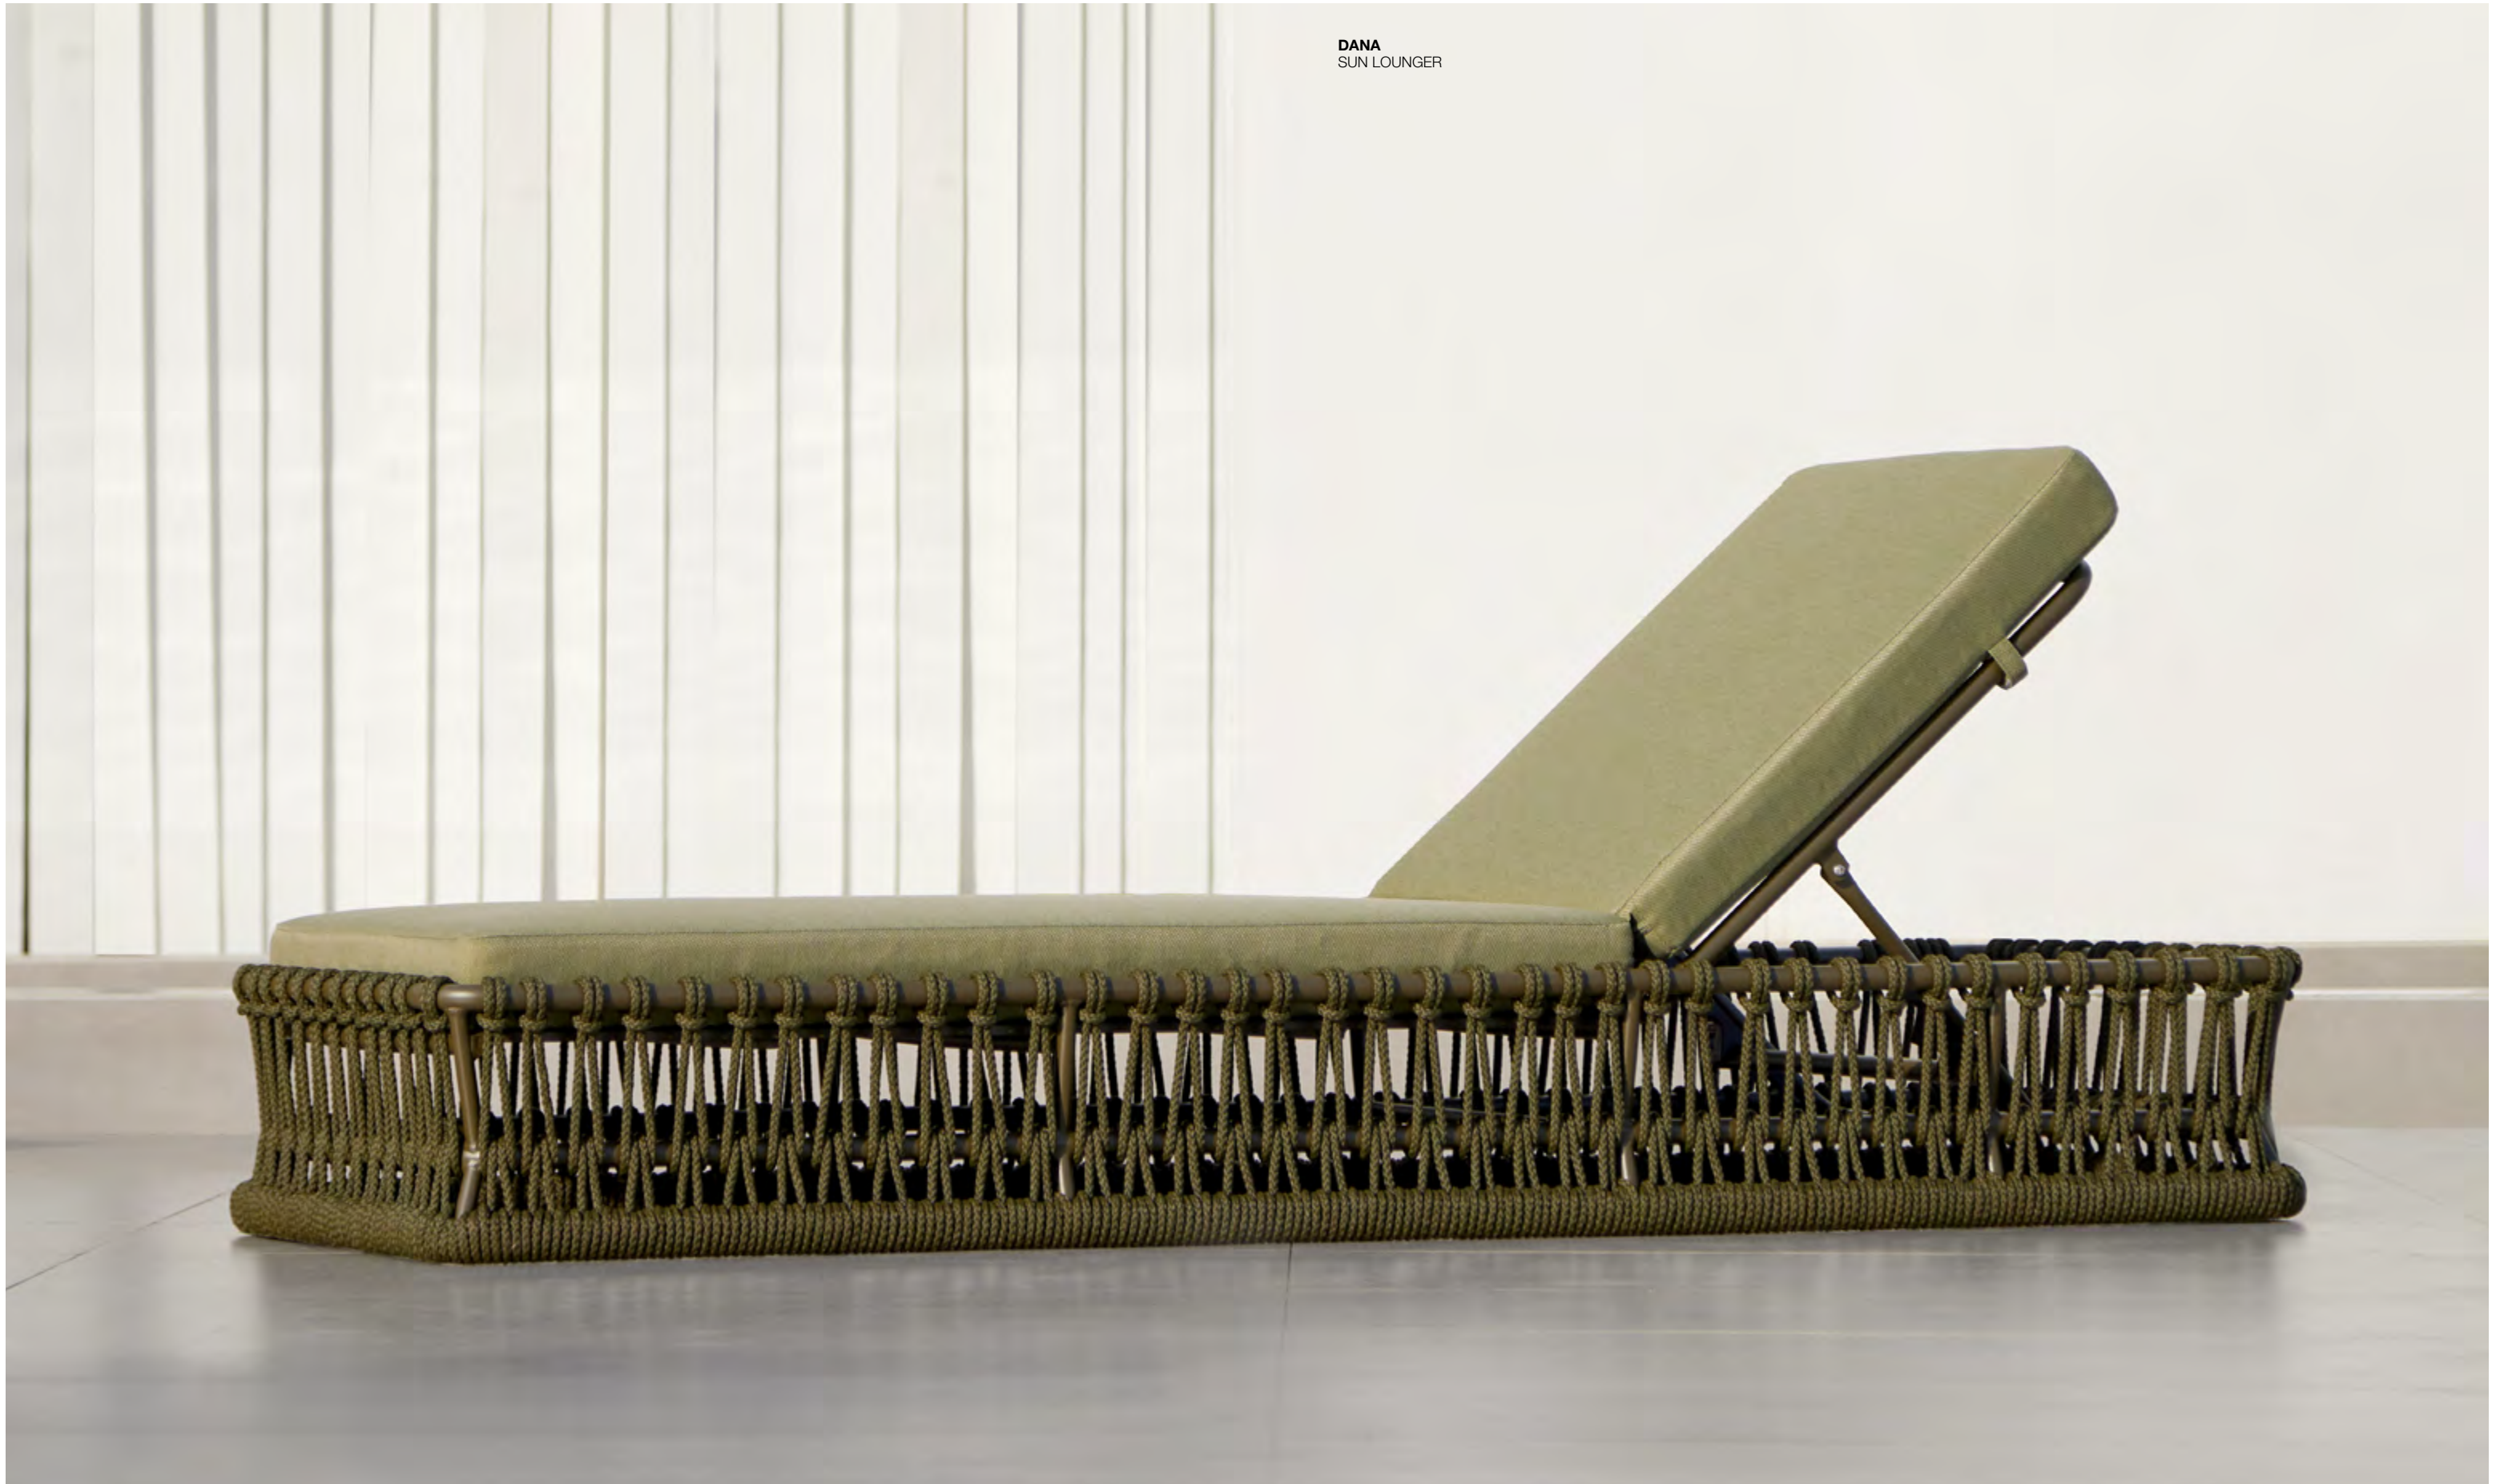

DANA
SINGLE SEAT SOFA
DOUBLE SEAT SOFA
COFFEE TABLES

DANA
SUN LOUNGER

Cru

design studioPANG

Cru, the first full aluminum family in our collection. The subtle teak inlay of the armrest provides comfort and warmth. Created with dense 30mm tubes, forming smooth wavy lines, giving the Cru a sophisticated and elegant look and feel.