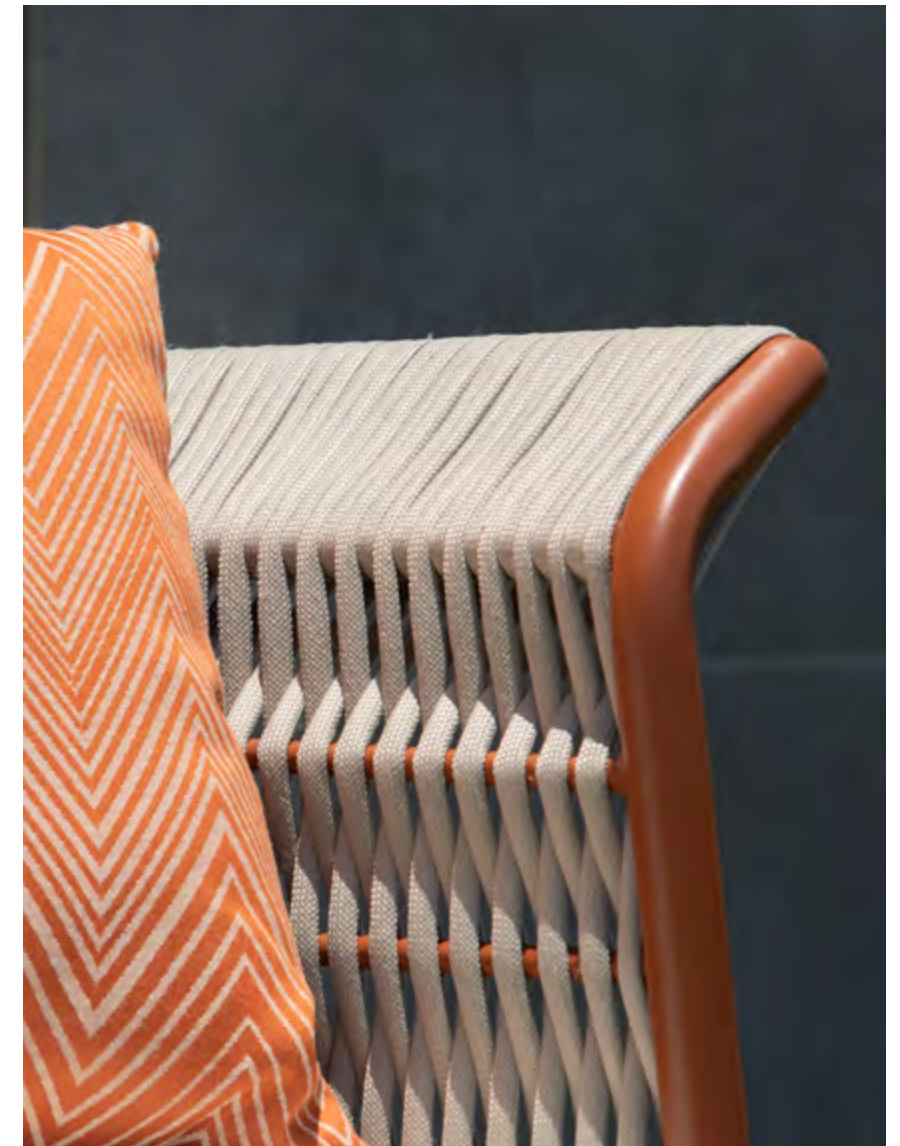

The meeting point between the weaving system and the aluminium frame generates an outstanding mix of design, functionality and comfort.