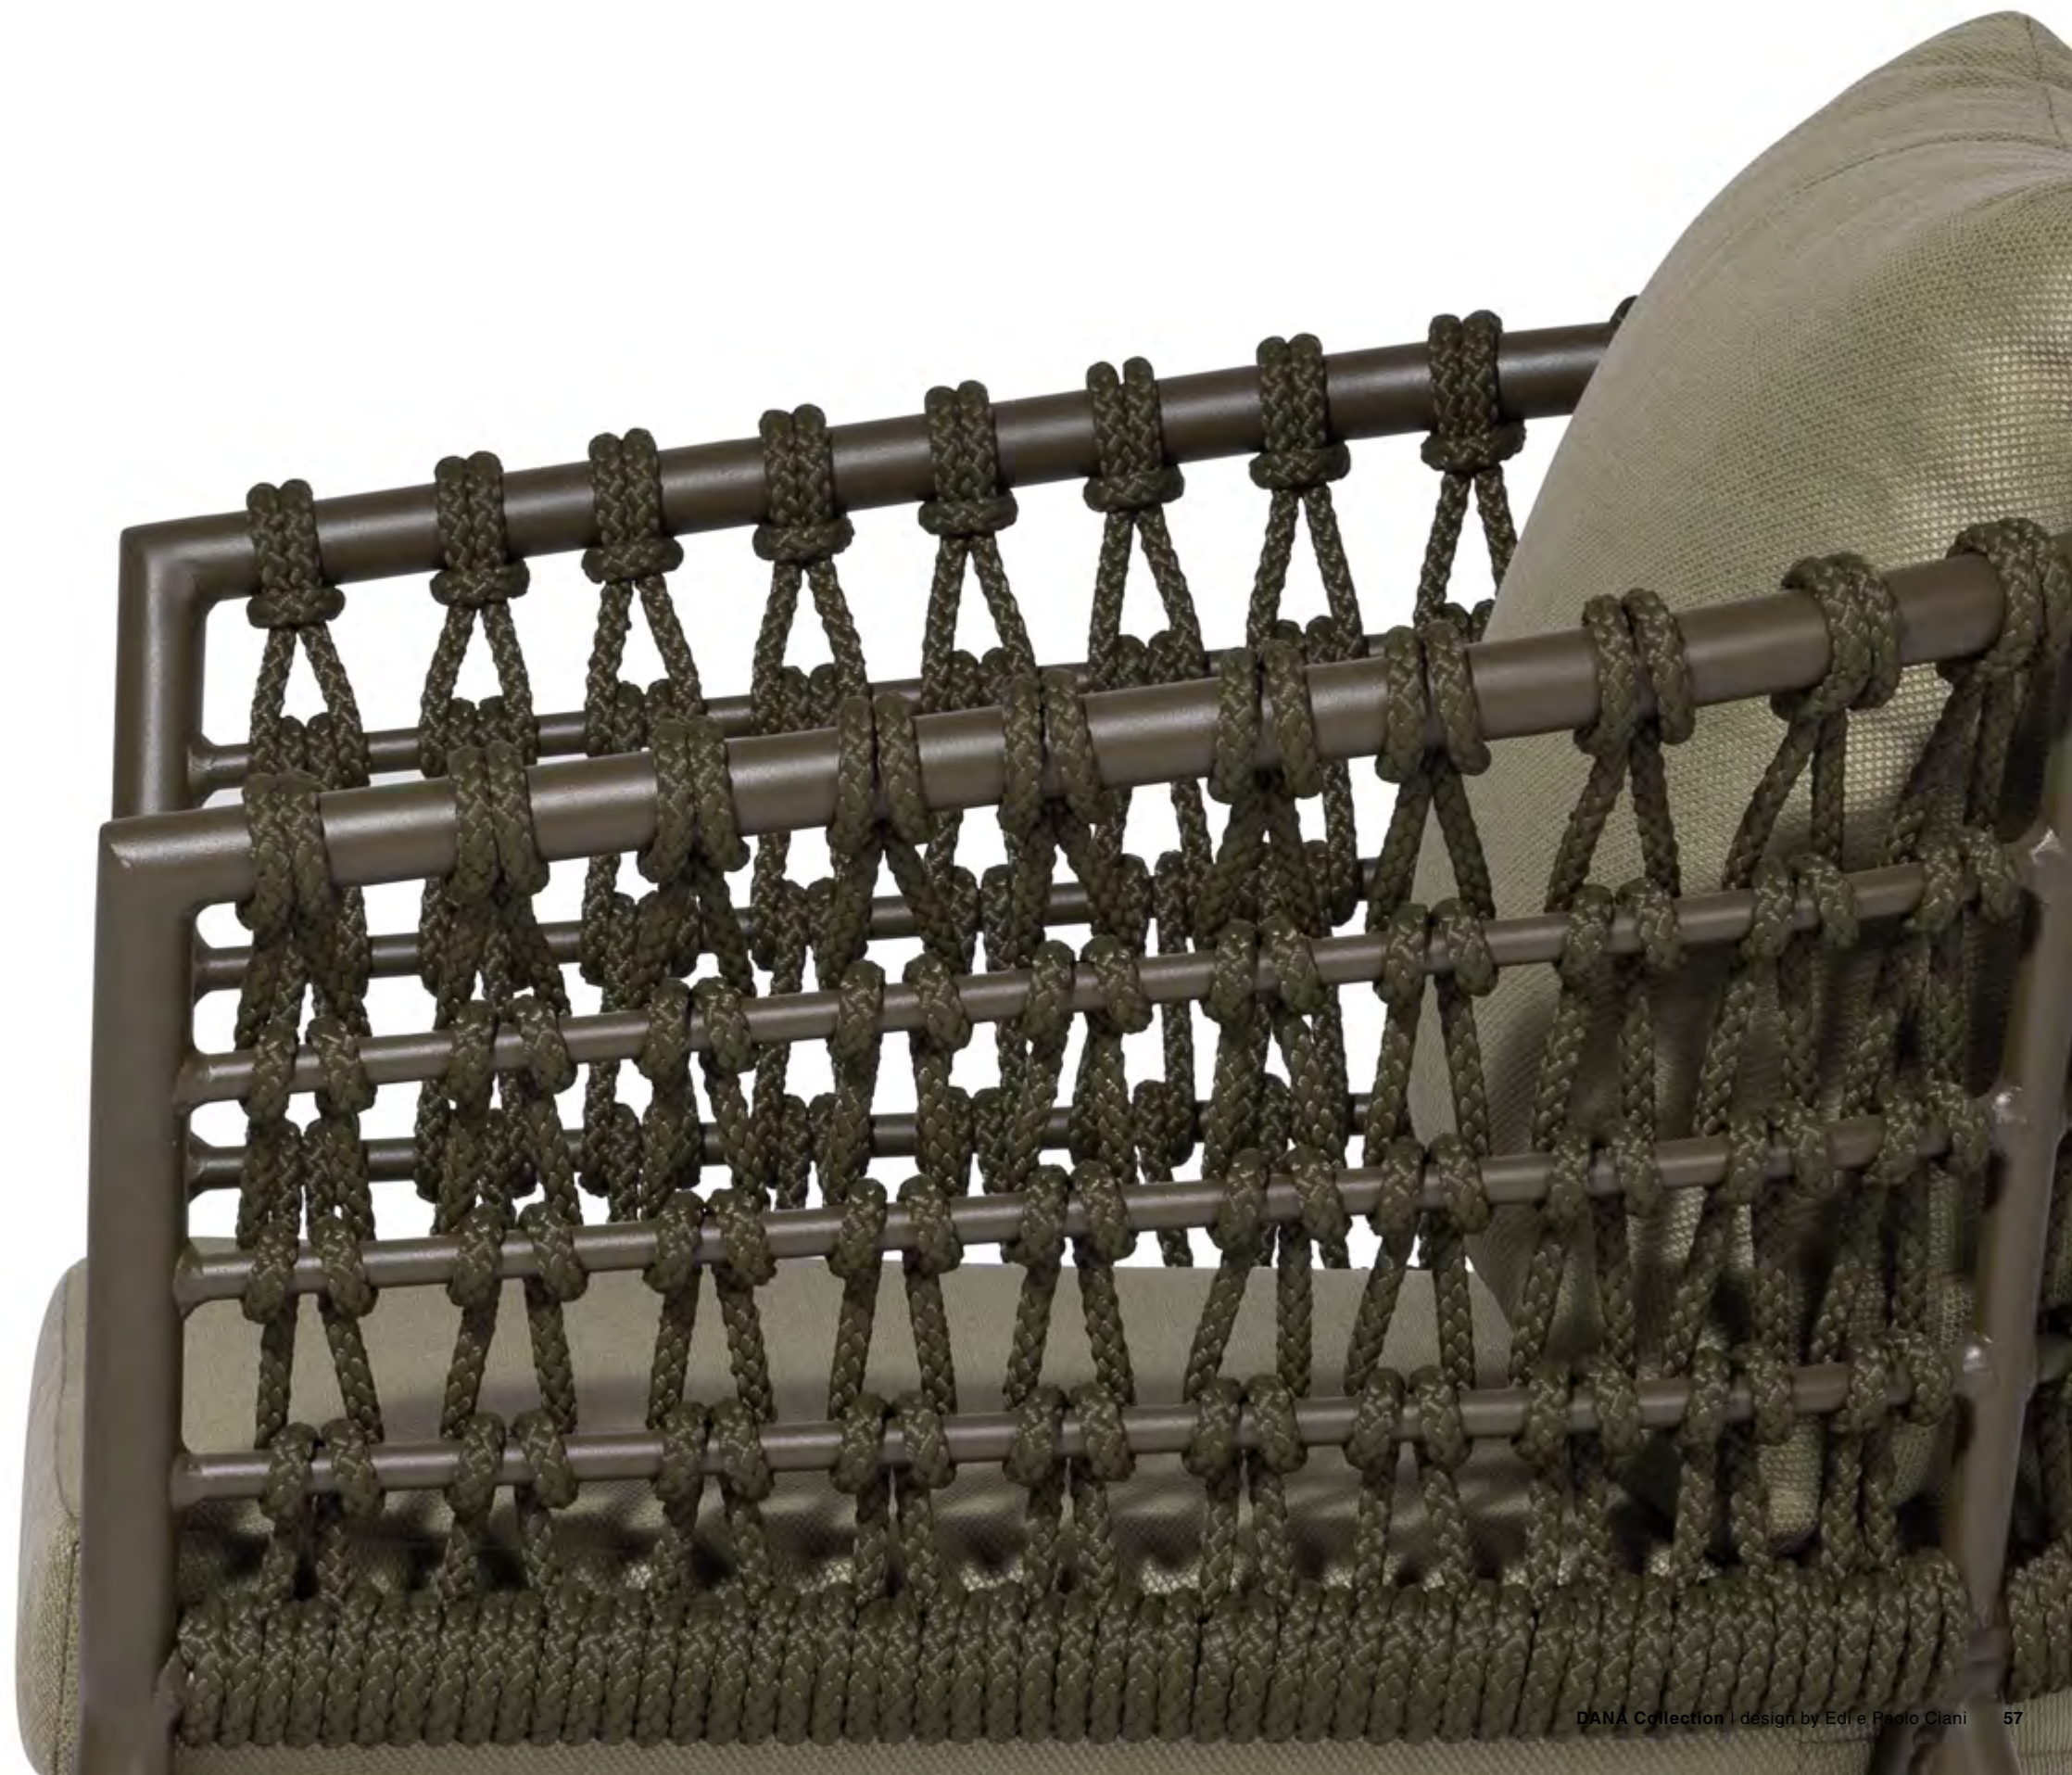

Dana

design Ed Van Engelen

Not only the Leaf family brings light back in your outdoor space, also the Dana family has a playful and light weaving style.

The weaving style of the Dana family is bold and sturdy, giving it a strong character. Sofa set, stools and a comfortable sunbed are currently available in the Dana family.