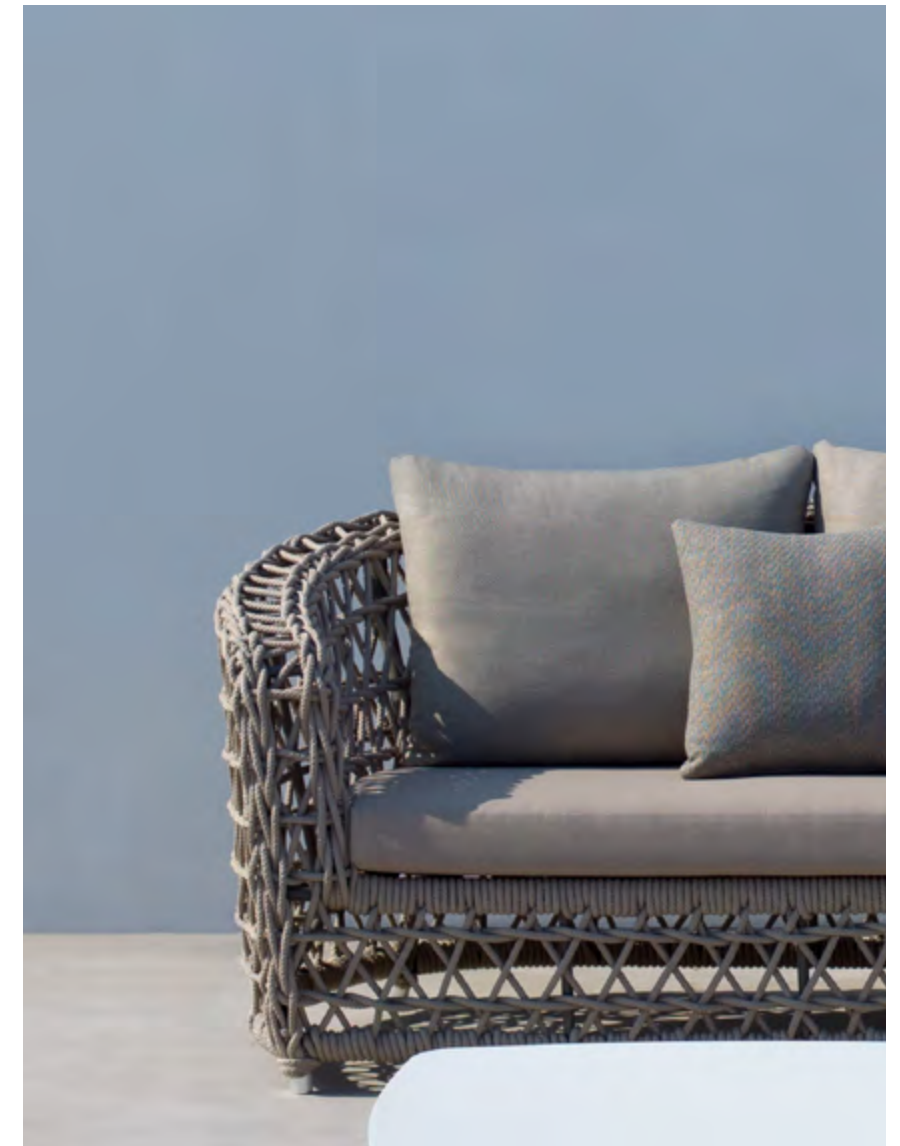

ATHENS
SINGLE SEATER
DOUBLE SEATER