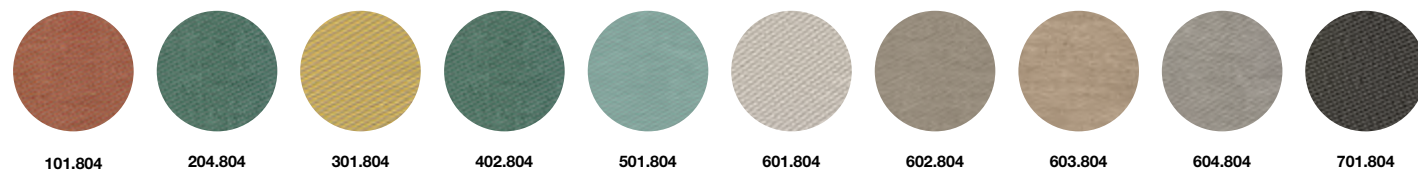

Nautical Weaved All Weather Olefin Rope

Round Rope Mesh

Round Olefin Rope

Round Twisted Wicker

FABRICS

Axroma [suitable for upholstery and cushions]

101.804 204.804 301.804 402.804 501.804 601.804 602.804 603.804 604.804 701.804