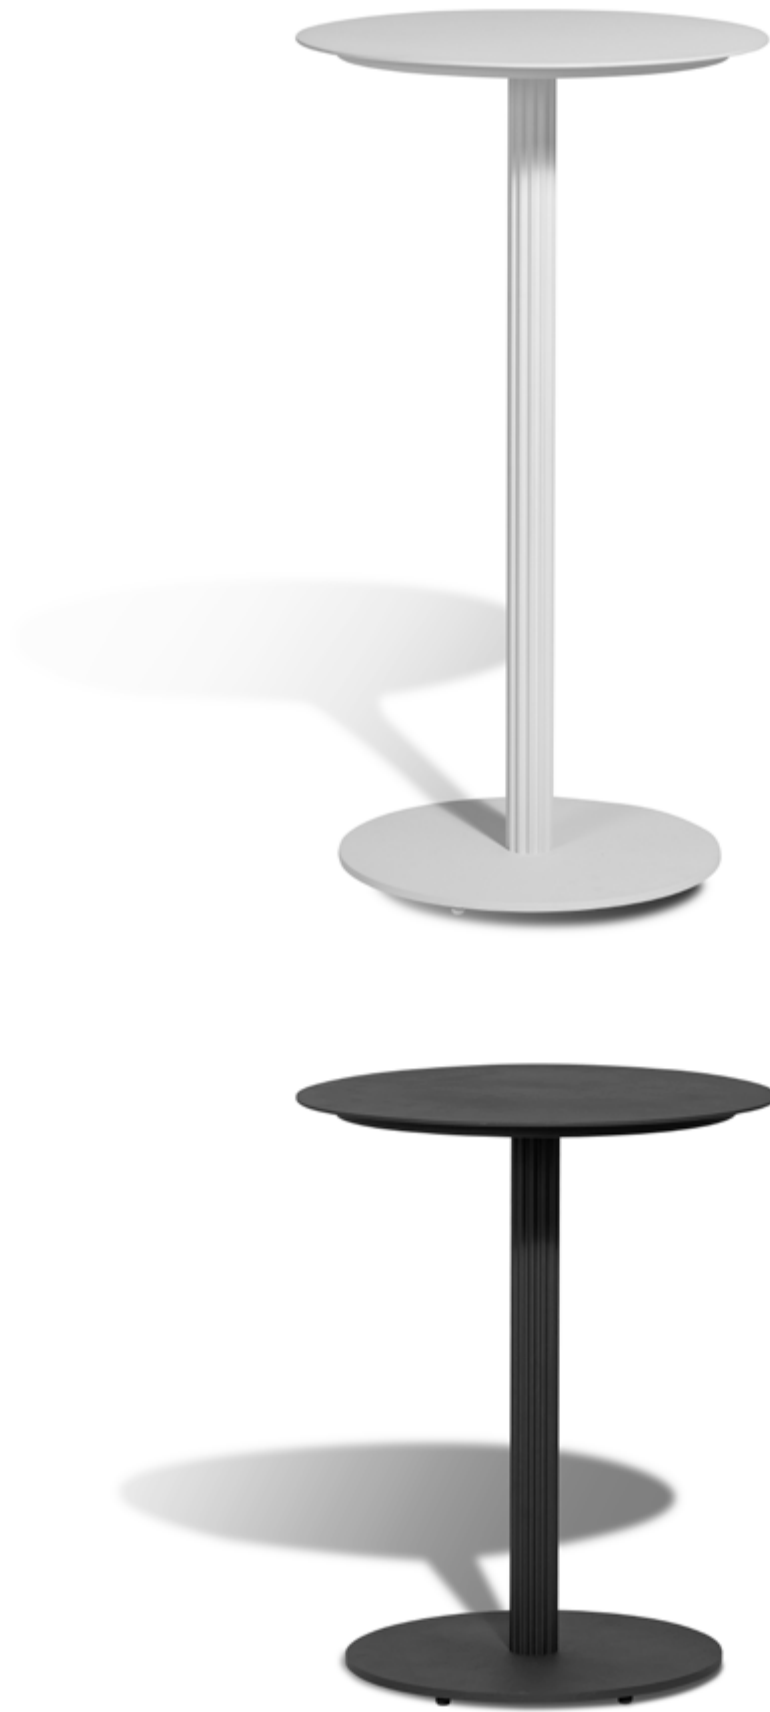

PORTOFINO
CROSS WEAVING CHAIR
RIO
SQUARE TABLE CERAMIC

PORTOFINO
CHAIR
RIO
TABLE ALUMINIUM

PORTOFINO
STOOL
RIO
BAR TABLE

The stool line of Portofino is a perfect match for any kind of bistrot set. The rope gently keeps on moving up and down on the backrest, generating harmony and distinctive elegance.

PORTOFINO
STOOL
RIO
BAR TABLE

PORTOFINO
SINGLE SOFA
DOUBLE SOFA
COFFEE TABLE

Tables

all collections

GALLEON
ROUND TABLE
SQUARE TABLE
ROUND BAR TABLE

GREEN
OVAL TABLE

DROP
ROUND TABLE

RIO
TABLE ALUMINIUM TOP
TABLE TEAK TOP

RIO
ELIPSE TABLE CERAMIC TOP

RIO
SQUARE TABLE CERAMIC TOP
BAR TABLE

FLOWER
BAR TABLE
DINING TABLE

THREE TOES
BAR TABLE
DINING TABLE

RIO
SMALL ALU COFFEE TABLE
MEDIUM ALU COFFEE TABLE
BIG ALU COFFEE TABLE

TECHNICAL DATA