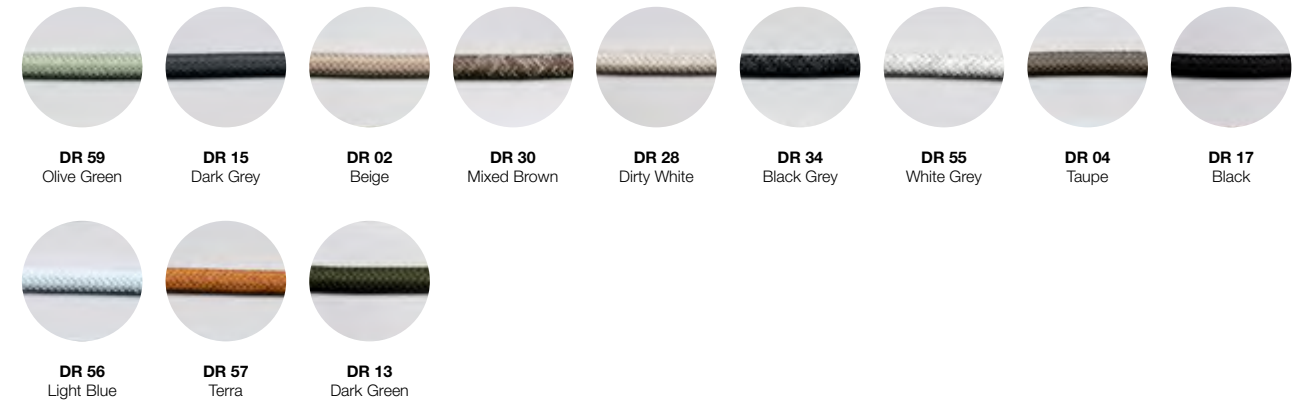

Round Rope Mesh